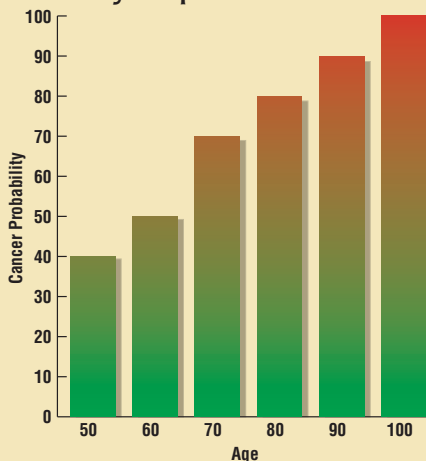

Enhance Your Male Health

"So strong is the link [between nutrition and prostate cancer] that some researchers have suggested that cancer of the prostate ought to be considered a 'nutritional disease.'"

– Jonathan V. Wright, M.D.

"The older a man gets, the more likely he is to experience prostate problems and even prostate cancer, especially men past the age of 45. ALTRUM Prostate Formula contains powerful nutrients that can help ward off and diminish prostate problems. AMSOIL Dealers need to seriously consider this product."*

"Vigilant self care, better nutrition and prompt medical attention when necessary are your best defenses against disease. The best health care always begins with the care you give yourself."

– Greg Sawyer
ALTRUM Division manager

Doctors say that 100% of men will eventually get prostate cancer unless they take preventative action!