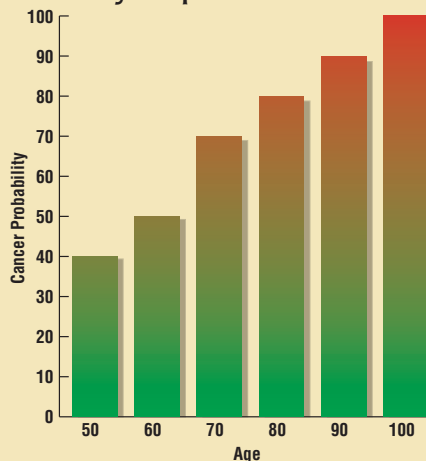

Enhance Your Male Health

"So strong is the link [between nutrition and prostate cancer] that some researchers have suggested that cancer of the prostate ought to be considered a 'nutritional disease.'"

– Jonathan V. Wright, M.D.

"The older a man gets, the more likely he is to experience prostate problems and even prostate cancer, especially men past the age of 45. ALTRUM Prostate Formula contains powerful nutrients that can help ward off and diminish prostate problems. AMSOIL Dealers need to seriously consider this product."*

"Vigilant self care, better nutrition and prompt medical attention when necessary are your best defenses against disease. The best health care always begins with the care you give yourself."

– Greg Sawyer
ALTRUM Division manager

Doctors say that 100% of men will eventually get prostate cancer unless they take preventative action!