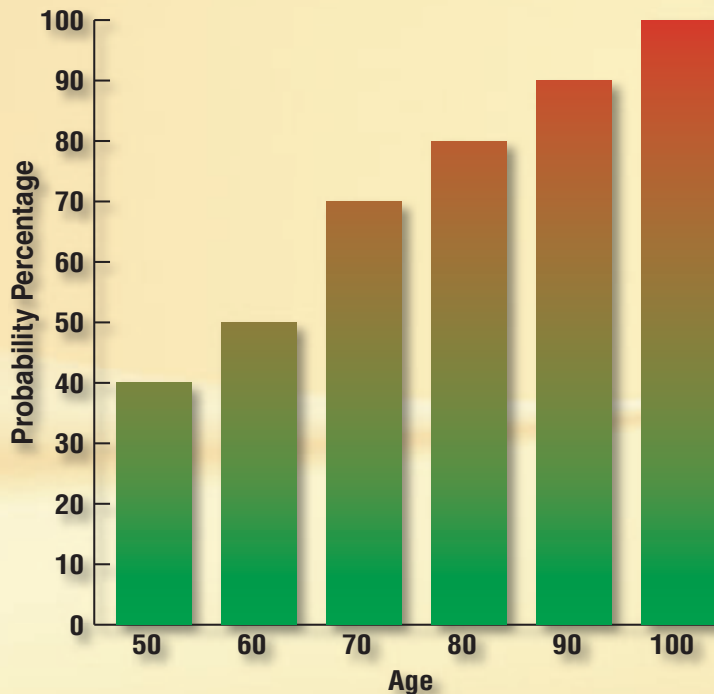

*These statements have not been evaluated by the Food and Drug Administration. These products are not intended to diagnose, treat, cure or prevent disease.
** Please check with your physician when using prescription medications in combination with food supplements.