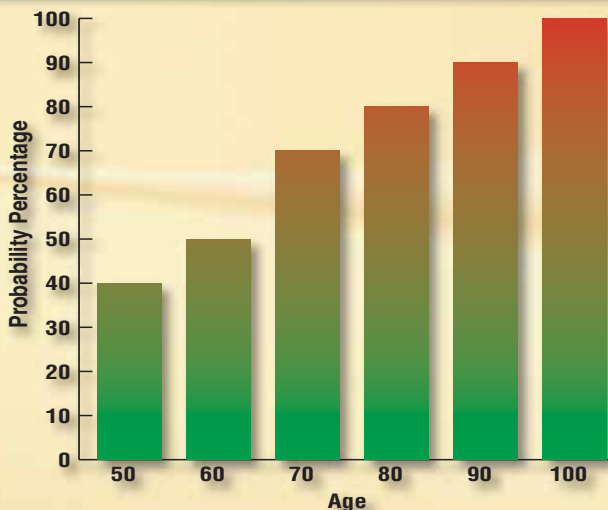

"Most men give little thought to the role the prostate gland plays in their bodies. Prostate complications are among the most common health problems affecting men worldwide. In fact, close to 85 percent of men develop some type of prostate problem by the age of 60. This statistic is even more acute in the United States, where 90 percent of men have, or will have, prostate-related problems at some point in their lifetime.

– Greg Sawyer
ALTRUM manager

Doctors say that 100% of men will eventually experience prostate problems unless they take preventative action!

The most common prostate problem for men over the age of 50 is prostate enlargement, known as benign prostatic hyperplasia (BPH.) Some of the annoying symptoms are: frequent urination (especially at night), leaking, urgency and reduced sexual function.